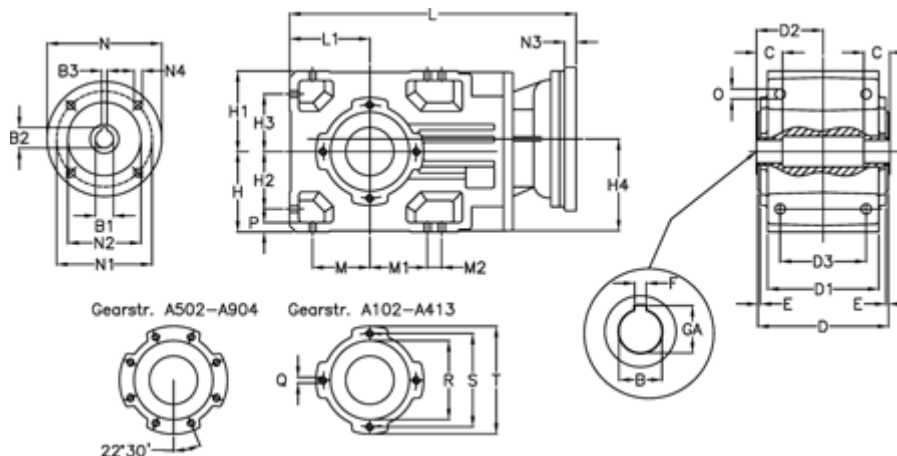

Article number: 29600100963235
 Description: Bevel helical gearbox
 A102UH25-9,6-P90B5

Measures

B = 25	D3 = 75	H3 = 50.0	N1 = 165	S = 100
B1 = 24	Description = A102UH25-xx-P90 B5	H4 = 83.0	N2 = 130	T = 120
B2 = 27.3	E = 3.0	L = 302.0	N3 = 0	
B3 = 8	F = 8	L1 = 70	N4 = M10x12	
C = 18	GA = 28.3	M = 50.0	O = 9.5	
D = 117	H = 70	M1 = 50.0	P = 9	
D1 = 95	H1 = 70	M2 = 0	Q = M8x12	
D2 = 60.0	H2 = 50.0	N = 200	R = 80	